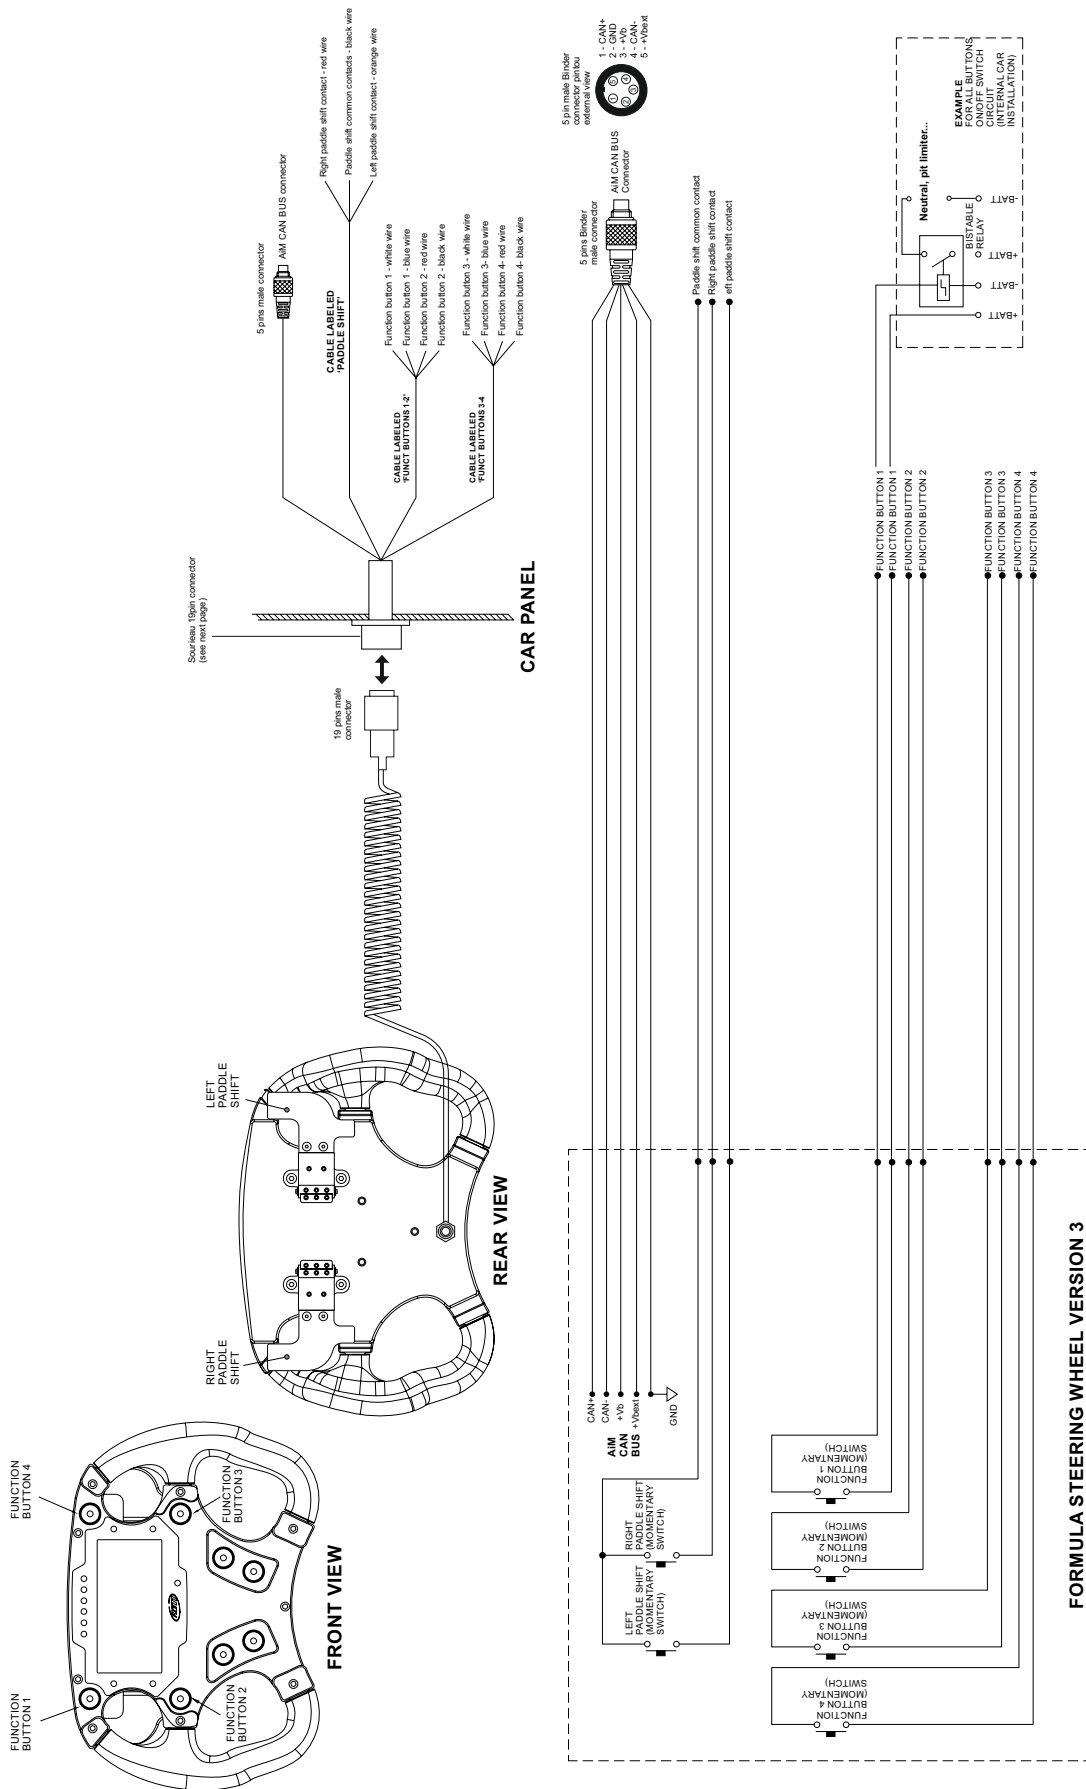

Formula SW 3 without paddle shifts + EVO4S + GPS antenna 130 cm	<b>X61E4S1301VF</b>
Formula SW 3 without paddle shifts + EVO4S + GPS antenna 2 mt	<b>X61E4S2001VF</b>
Formula SW 3 without paddle shifts + EVO4S + GPS antenna 4 mt	<b>X61E4S4001VF</b>
Formula SW 3 without paddle shifts + EVO4S + GPS antenna Roof version 4 mt	<b>X61E4S40R1VF</b>

### Formula Steering Wheel 3 without paddle shifts + EVO4S - Kit 2

Formula Steering Wheel 3 without paddle shifts, EVO4S, GPS08 Module (different lengths, see below), 1 power cable, 1 digital output + RPM cable, **1 OBD2 cable** (CAN + K-Line), 1 USB cable, bracket, Race Studio 3 software CD

Formula SW 3 without paddle shifts + EVO4S + GPS antenna 130 cm	<b>X61E4S1302VF</b>
Formula SW 3 without paddle shifts + EVO4S + GPS antenna 2 mt	<b>X61E4S2002VF</b>
Formula SW 3 without paddle shifts + EVO4S + GPS antenna 4 mt	<b>X61E4S4002VF</b>
Formula SW 3 without paddle shifts + EVO4S + GPS antenna Roof version 4 mt	<b>X61E4S40R2VF</b>

## Steering Wheel